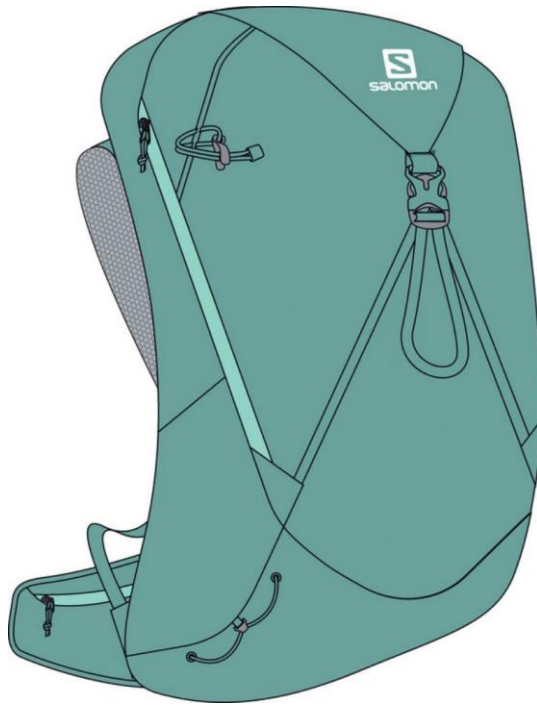

OUT DAY 20+4 W
LCI094400 CANTON/Yucca

CANTON/Yucca

A lightweight, women's specific pack for one-day outdoor activities.

Designed for women who like to do all the outdoor sports, the OUT DAY 20+4 W is light, engineered for women, and offers easy access. Its clean, modern look and multiple stash points for accessories keep gear always close at hand. And the MotionFit harness, shaped for women, ensures freedom of movement and stability in high-paced activities.

Hydration

This pack makes it easy to stay hydrated, with soft flask and bladder compatibility so you can choose your preferred hydration system.

Freedom of movement

The MotionFit harness system offers a snug, stable fit that moves comfortably with you. Women's specific version is curved to fit a female torso and shorter spine length.

multifunction

One pack for all the active sports you do? With an expandable main compartment, multiple stash points, a svelte 'Speed Shape', and pole / iceaxe holder, the answer is yes.

- Back Length (cm) : 40
- Dimensions (L x W x D in cm) : 48 x 21 x 21
- Reference size : S
- Volume (liters) : 24
- Weight (grams) : 658
- Weight including accessories (grams) : 688

BELT

- Women motion belt with vented EVA foam and reversed adjustment

HYDRATION

- Compatible with soft flasks 500ml
- Bladder compatible

POCKETS & COMPARTMENTS

- 2 belt zipped pockets
- 1 main compartment with one-hand closure top access and side zipped access
- 1 front expandable stash pocket with external zip access
- 1 internal bladder sleeve with hanging loop
- 2 side stretch pockets
- 1 front stretch flask pocket
- 1 front stretch zipped pocket
- Speed top cover with internal zipped pocket