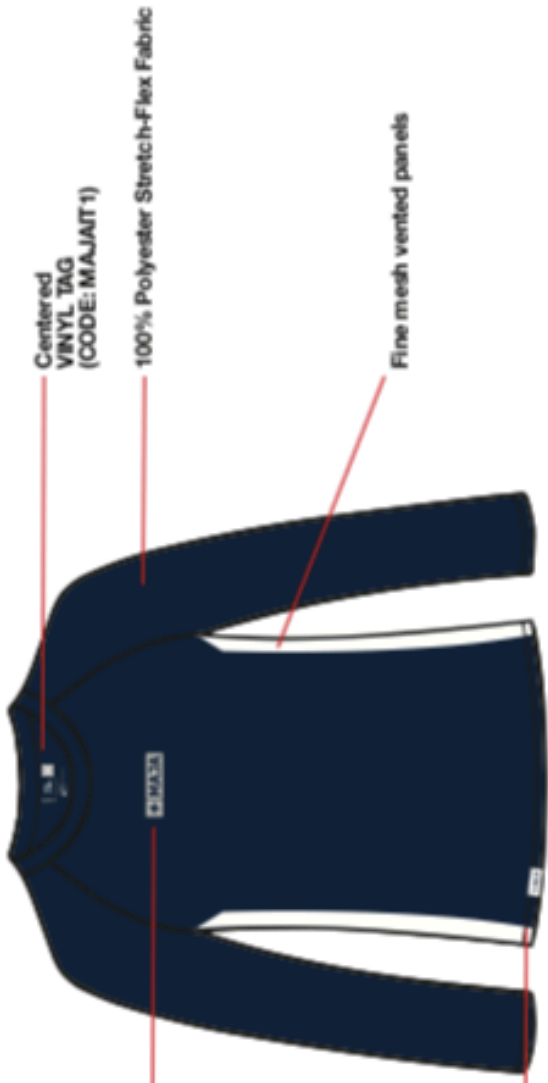

**FRONT**

Centered Reflective VINYL

Centered Reflective VINYL TAG (CODE: MAJAJIT1)

100% Polyester Stretch-Flex Fabric

Fine mesh vented panels

Custom MAJA woven label sewn at right whip next to vent panels (CODE: MAJADL5)

**BACK**

Centered Reflective VINYL

100% Polyester Stretch-Flex Fabric

Fine mesh vented panels