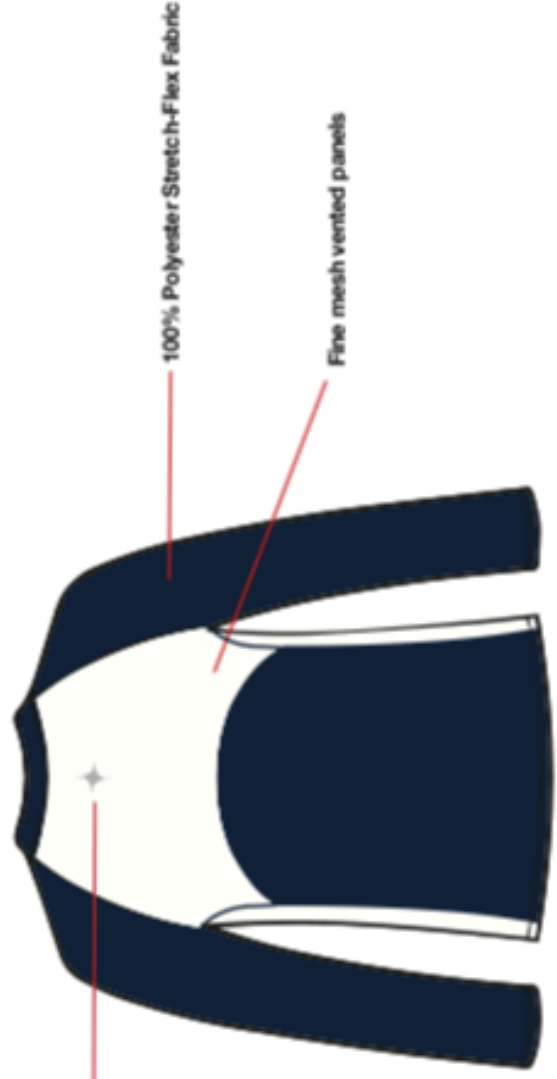

**FRONT**

Centered Reflective VINYL

Centered Reflective VINYL TAG (CODE: MAJAJIT1)

100% Polyester Stretch-Flex Fabric

Fine mesh vented panels

Custom MAJA woven label sewn at right whip next to vent panels (CODE: MAJADL5)

**BACK**

Centered Reflective VINYL

100% Polyester Stretch-Flex Fabric

Fine mesh vented panels