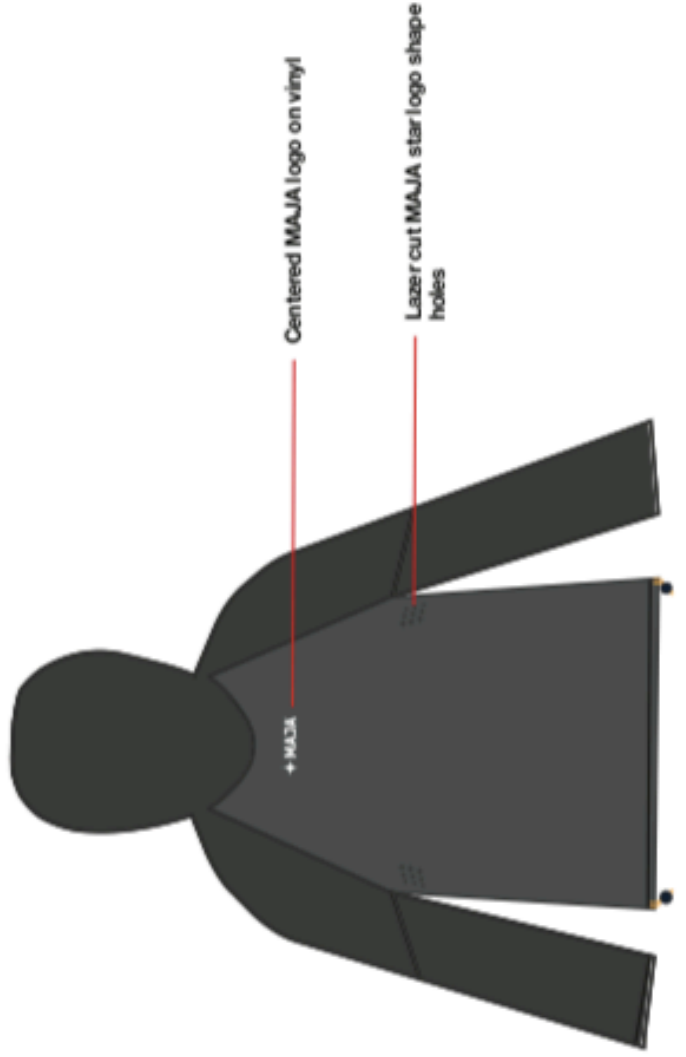

FRONT

Gray Mesh lining

Adjustable springs with Blue button

Vinyl logo on the left side next to zipper

Water proof zippers

Velcro adjustable cuffs

Custom MAJA woven label sewn at right whip. (CODE MAJADL5)

BACK

Centered MAJA logo on vinyl

Lazer cut MAJA star logo shape holes