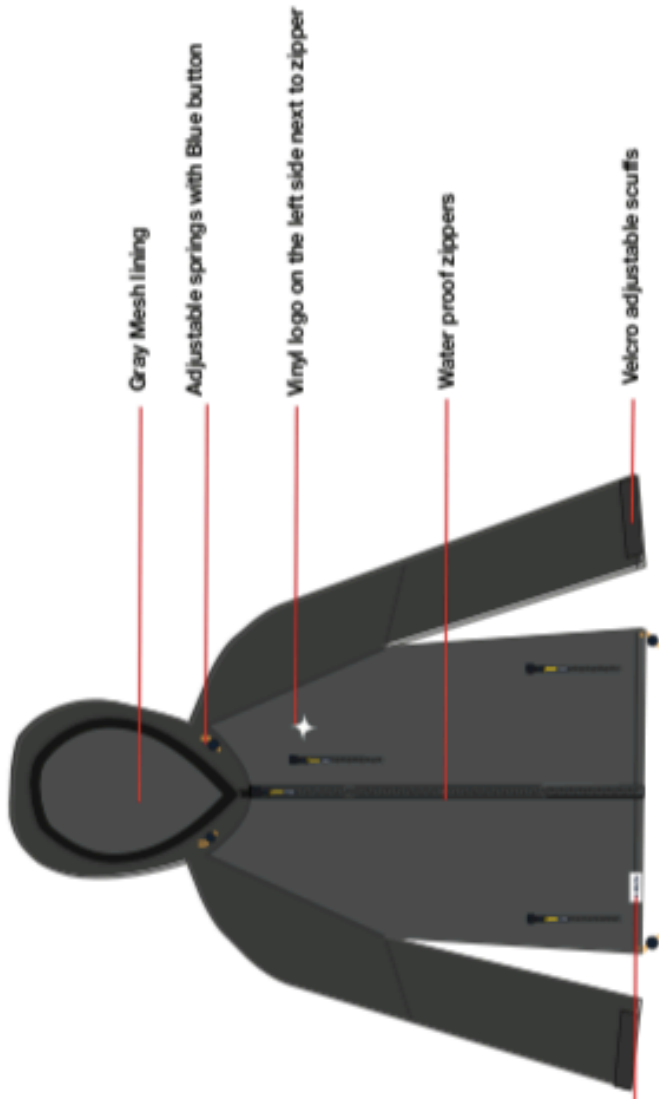

FRONT

Gray Mesh lining

Adjustable springs with Blue button

Vinyl logo on the left side next to zipper

Water proof zippers

Velcro adjustable cuffs

Custom MAJA woven label sewn at right whip. (CODE MAJADL5)

BACK

Centered MAJA logo on vinyl

Lazer cut MAJA star logo shape holes